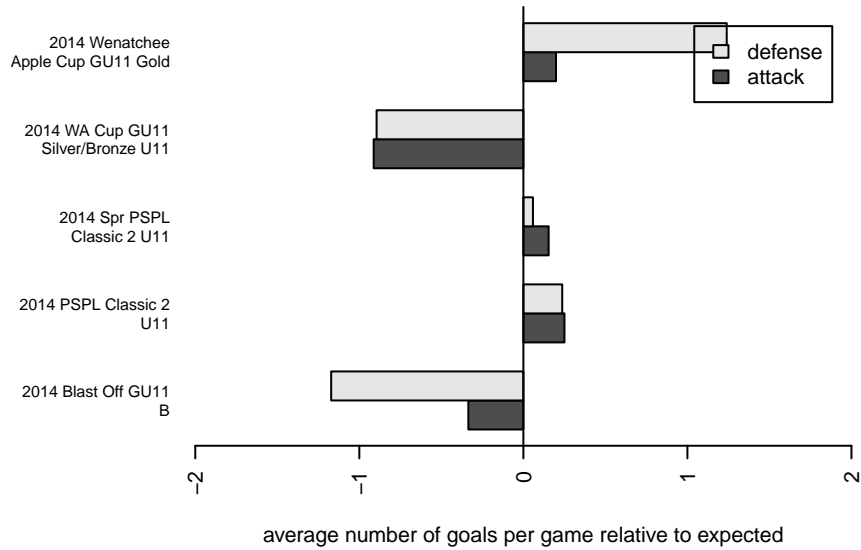

Performance relative to 13 month average