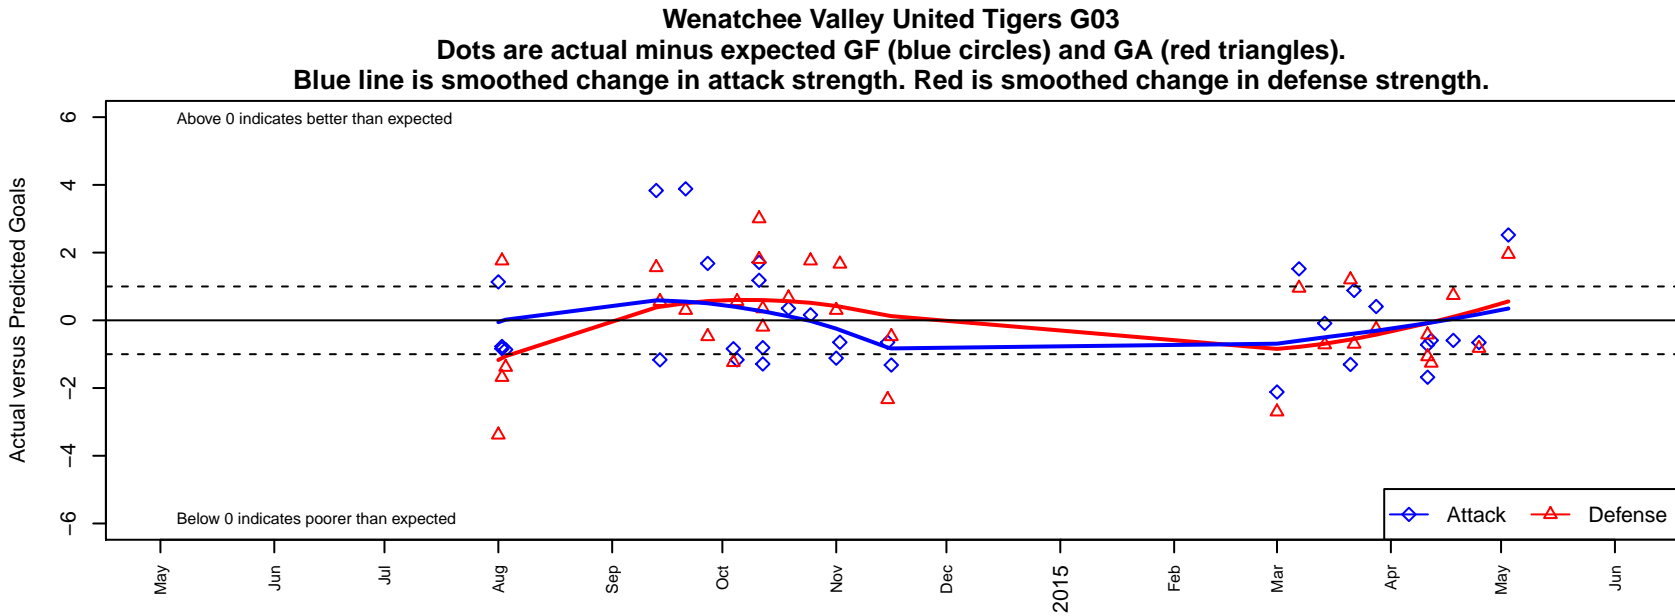

Wenatchee Valley United Tigers G03

Wenatchee, WA
 G03 total strength=320
 attack=0.26 defense=0.14
 fall league = PSPL Classic 2 U11
 spr league = Spr PSPL Classic 2 U11
 notes= Waterhouse 2014

alt names used:
 Wenatchee United Tigers
 Wenatchee Valley United SC Tigers
 Wenatchee Valley United SC Tigers
 WV United – Waterhouse
 WENATCHEE VALLEY UNITED SC WENATCHEE

Venues played:
 2014 Blast Off GU11 B
 2014 PSPL Classic 2 U11
 2014 Wenatchee Apple Cup GU11 Gold
 2014 Spr PSPL Classic 2 U11
 2014 WA Cup GU11 Silver/Bronze U11

**attack and defense variance (black dot)
relative to other teams
and top 10 in region**