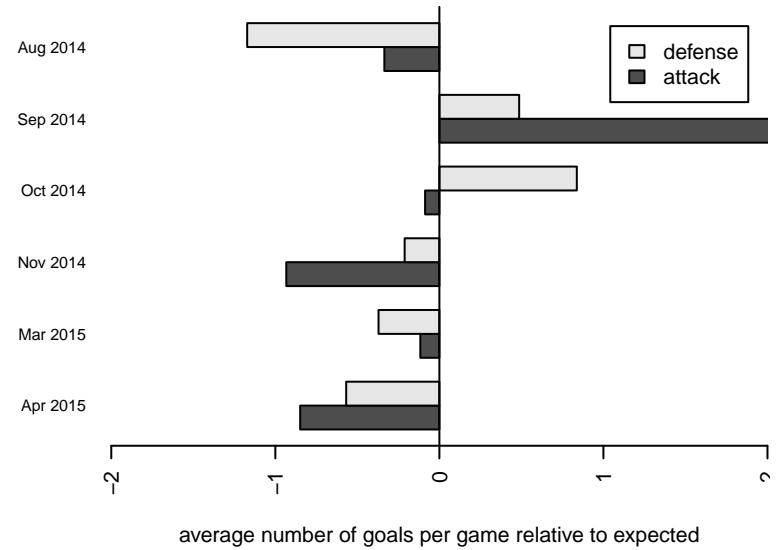

Performance relative to 13 month average